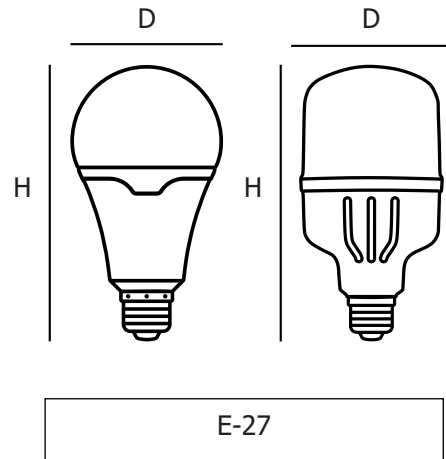

**Dimensions**

Power Consumption:	5W	12W	18W	20W
DxH (mm):	55x100	65x125	80x150	80x150

**Head Office:**  
192-Y Block, Commercial Area, Phase III, DHA Lahore, Pakistan.

**Sales Office:**  
120-Y Block, Commercial Area, Phase III, DHA Lahore, Pakistan.