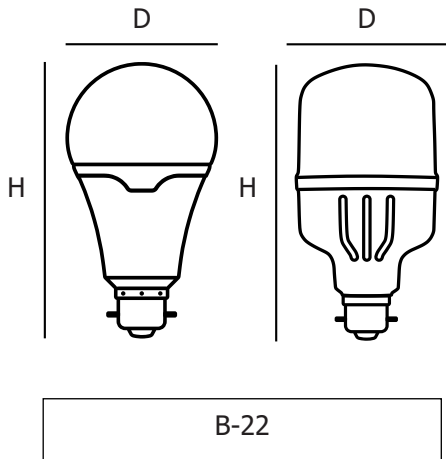

#### Controls and Dimming

Controls:	On/Off
-----------	--------

**Mechanical and Housing**

Housing Material:	Durable PBT Housing
Optical Cover Material:	Polycarbonate

**Compliance and Certifications**

Ingress Protection Code:	IP20
Protection Class IEC:	Safety Class II

**Dimensions**

Power Consumption:	5W	12W	18W	20W
DxH (mm):	55x100	65x125	80x150	80x150

**Head Office:**  
192-Y Block, Commercial Area, Phase III, DHA Lahore, Pakistan.

**Sales Office:**  
120-Y Block, Commercial Area, Phase III, DHA Lahore, Pakistan.